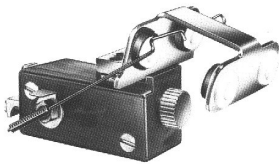

Jumru

Jumru[®]

Table of Contents

Almost for Nothing 2

Almost for Nothing

Labels 55 x 75 mm

Model: 6073/1

Labels, pasteboard, packing unit: 1,000 pcs.

Labels 70 x 100 mm

Model: 6073/2

Labels, pasteboard, packing unit: 1,000 pcs.

Lower end detector

Model: 3775

Lower end detector, 24 Volt A/C, detecting 2 ends, feelers stopping individually. red alarm housing of plastic, eyelets of hard ceramic.

Needle Drawer, type Nadelboy

Needle Drawer, type Nadelboy, 23 cm long, avoiding damaged needles or needle beds.

Steel tape measure

Model: 9363